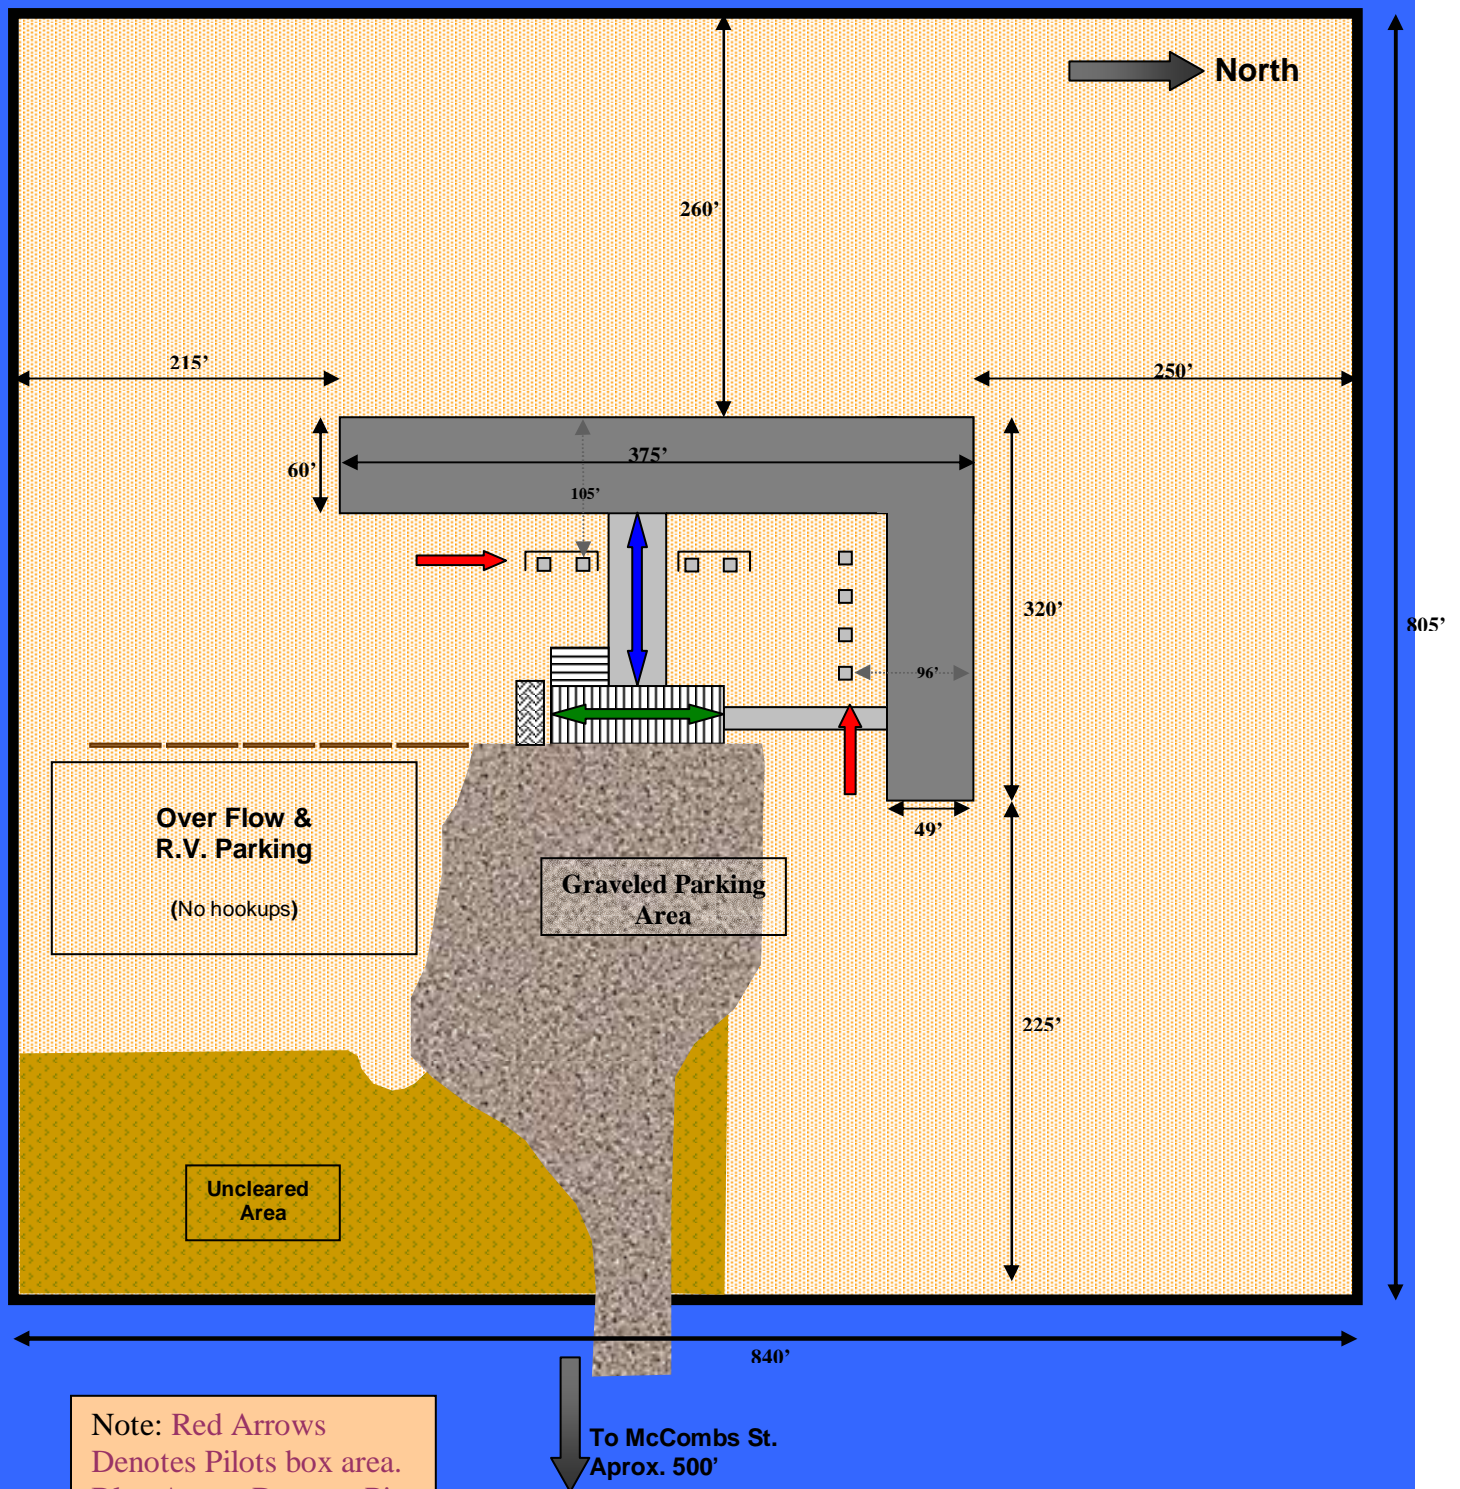

El Paso Radio Controllers Burnett Field Dimensions

GPS Coordinates 31-56-41- North 106-24-29- West

Note: Red Arrows Denotes Pilots box area.
Blue Arrow Denotes Pit Area.
Green Arrow Denotes Spectator Area