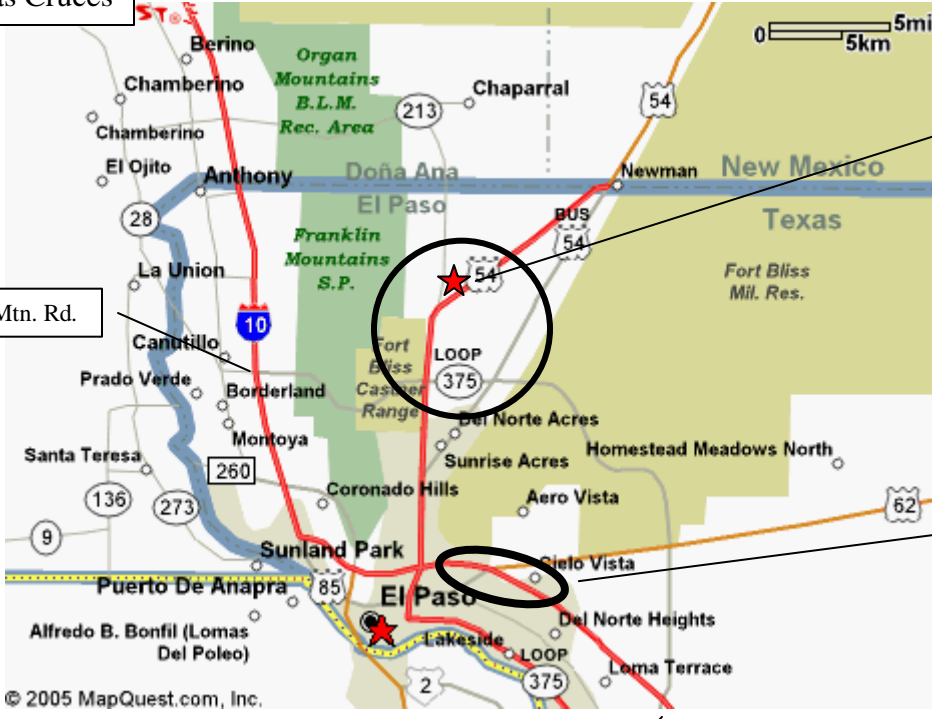

From Las Cruces

From Alamogordo

Trans Mtn. Rd.

Air Field
See map below for a zoom in of the circle

Hotels along this area of I-10:

- Motel 6
- Super 8
- La Quinta
- Best Western
- Holiday Inn
- Residence Inn
- Howard Johnson's
- Ameri Suites
- Quality Inn
- Residence Inn
- Hampton Inn

From Van Horn

Burnett Field
Approx. 200 yards North of US 54 on McCombs

GPS Coordinates 31-56-41-North 106-24-29- West