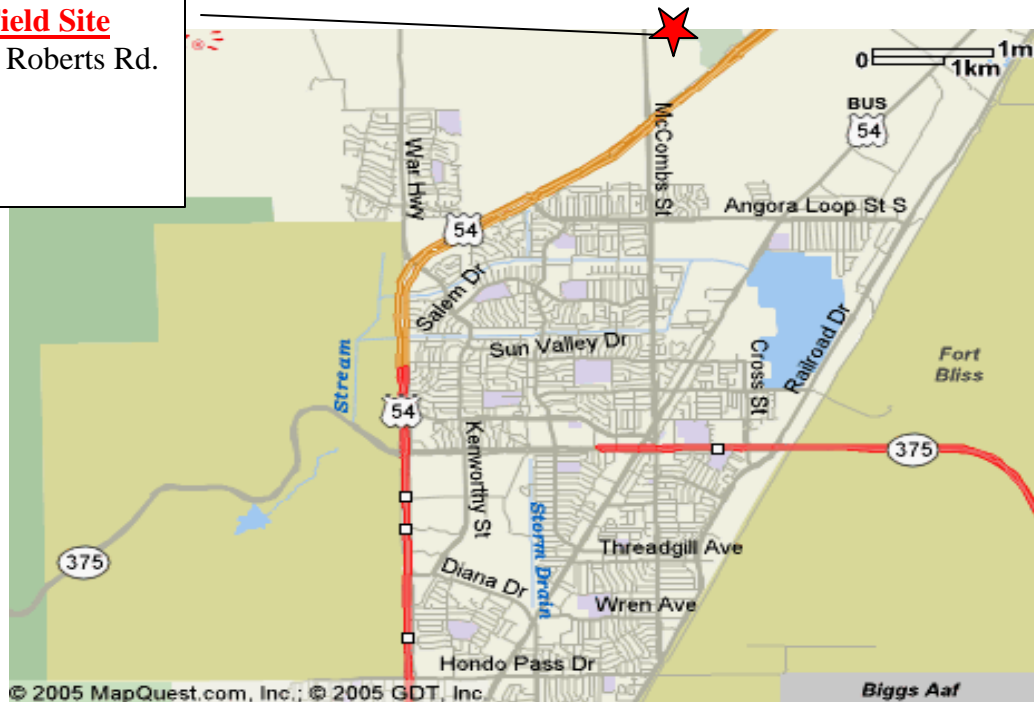

From Las Cruces I-10

From Alamogordo HWY 54

Patriot Field Site
See map below for New field site 6121 Stan Roberts Rd.

Trans- Mountain Road. Loop 375

From Van Horn Loop 375

Patriot Field Site
6121 Stan Roberts Rd.

Call 915-345-5201 For more info to Patriot Field & hotel locations and updates.